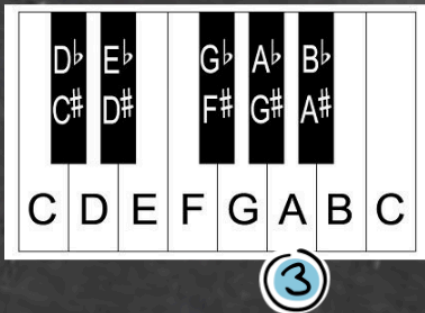

A minor / A Major