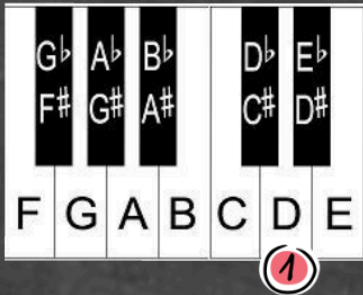

LEFT HAND

D minor / D major