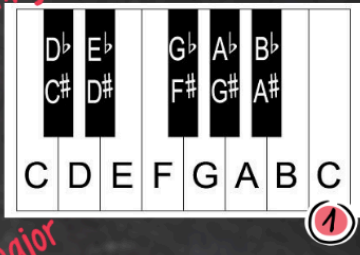

Singapura

Composer: Van Moring, Lyricist: Dick Lee
Singapore 1980

C F C A

Singapura, oh, Singapura

Dm G C G

Sunny island set in the sea

C F C A

Singapura, oh, Singapura

Dm G C G

Pretty flowers bloom for you and me

F G C Am

Come along, join the song in merry singing

D D G G

Blend our voices, join in the chorus

C F C A

Singapura, oh, Singapura

Dm G C C

Pretty flowers bloom for you and me

LEFT HAND

C major

F major

G major

RIGHT HAND

LEFT HAND